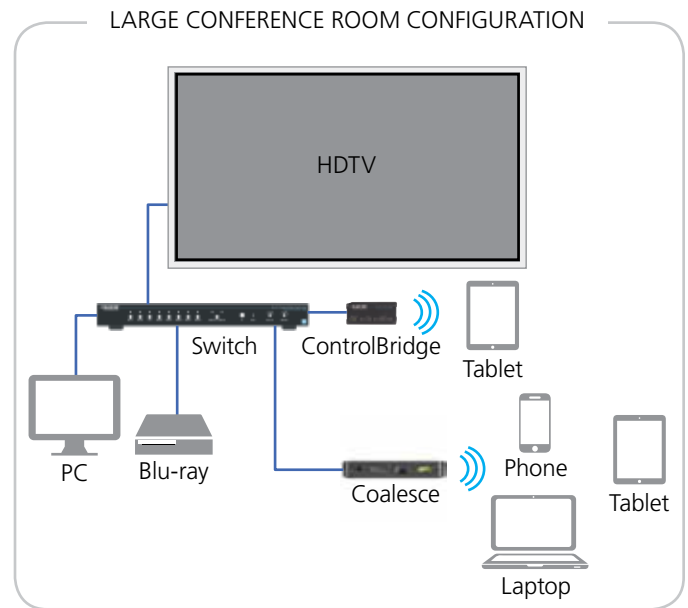

Create. Connect. Collaborate.

Imagine idea sharing without barriers. With **Coalesce™**, any number of users can wirelessly connect, share, and control content from any device. Your path to smarter collaboration starts here.

 **BLACK BOX®**

Coalesce

Wireless, Real-Time Collaboration

Create, connect, and begin true collaboration with Coalesce. Everyone's ideas are a few clicks away.

Unlimited Users, Any Device

Allows an unlimited number of users to share ideas using a laptop, tablet, iOS, or Android device.

Unlimited Shared Items

Each connected user can share an unlimited number of items simultaneously.

Dual-Network Mode

Connect over wired, wireless, or dual network. Let users collaborate without sacrificing network security.

Open or Moderated Collaboration

Allow users to connect and share items freely, or approve and reject items in moderated access mode.

Enterprise Remote Management

Use Coalesce Central to monitor and manage any number of Coalesce devices from a centralized, intuitive dashboard.