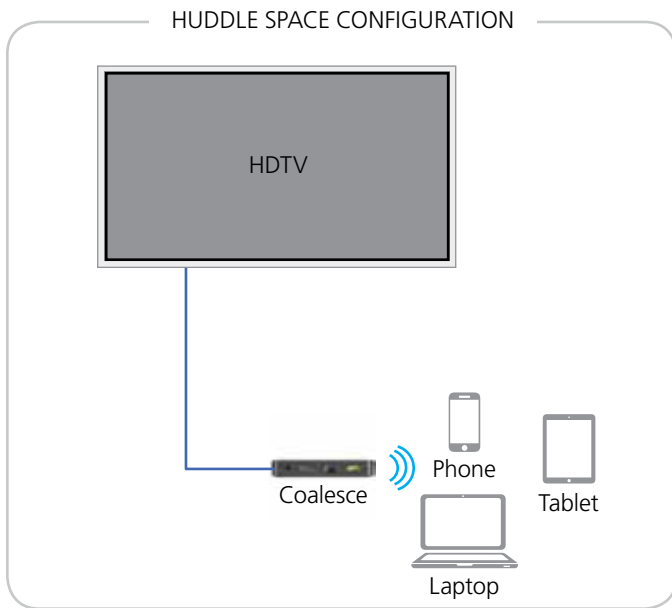

Create. Connect. Collaborate.

Imagine idea sharing without barriers. With **Coalesce™**, any number of users can wirelessly connect, share, and control content from any device. Your path to smarter collaboration starts here.

 **BLACK BOX®**

Coalesce

Wireless, Real-Time Collaboration

Create, connect, and begin true collaboration with Coalesce. Everyone's ideas are a few clicks away.

Unlimited Users, Any Device

Allows an unlimited number of users to share ideas using a laptop, tablet, iOS, or Android device.

Unlimited Shared Items

Each connected user can share an unlimited number of items simultaneously.

Dual-Network Mode

Connect over wired, wireless, or dual network. Let users collaborate without sacrificing network security.