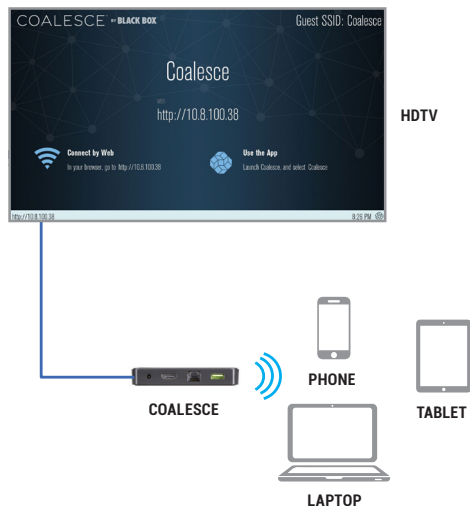

BRING YOUR OWN DEVICE

Live stream desktop, apps, docs, images, and videos from any laptop, tablet, iOS, or Android device.

DUAL-NETWORK MODE

Connect wirelessly, over a wired network, or both simultaneously. Plus, users can collaborate without sacrificing network security.

ENTERPRISE REMOTE MANAGEMENT

Monitor and manage any number of Coalesce devices from a centralized, intuitive dashboard.

Huddle-Space Configuration

Large Conference-Room Configuration